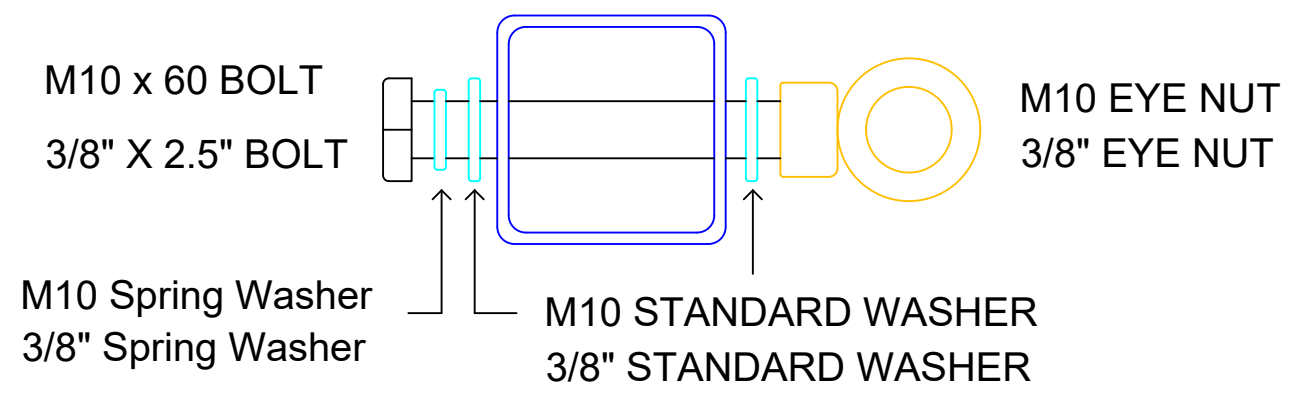

**FRONT TIE DOWN BAR**  
 CURVED END FACES AWAY FROM VEHICLE

**RACK N RIDE SPORT CARRIER ASSEMBLY**  
**FRONT TIE DOWN BAR**

ALL COPYRIGHT AND OTHER PROPERTY RIGHTS  
 CONTAINED HEREIN ARE THE PROPERTY OF RACK N  
 ROLL PTY LTD AND ARE NOT TO BE COPIED,  
 REPRODUCED OR DISTRIBUTED WITHOUT PRIOR  
 WRITTEN CONSENT OF RACK N ROLL PTY LTD  
 © RACK N ROLL PTY LTD