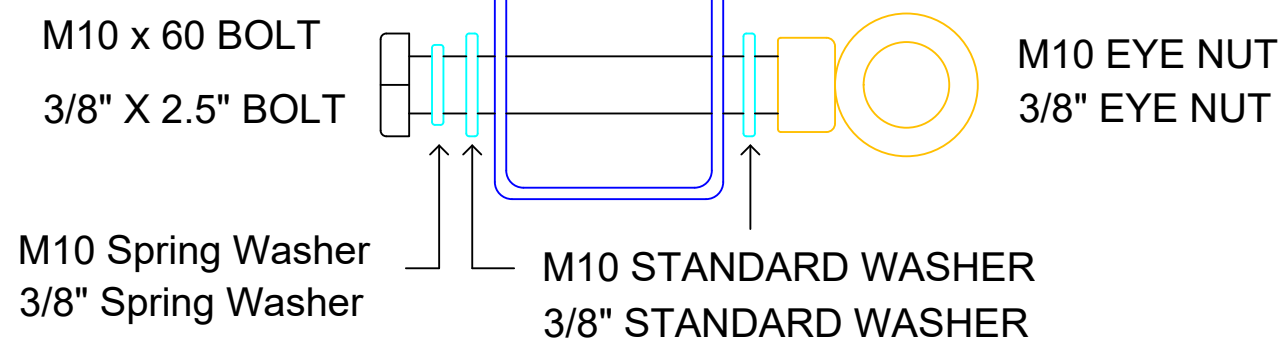

**FRONT TIE DOWN BAR**

CURVED END FACES AWAY FROM VEHICLE

**RACK N RIDE ADVENTURE CARRIER ASSEMBLY**

**FRONT TIE DOWN BAR**

ALL COPYRIGHT AND OTHER PROPERTY RIGHTS CONTAINED HEREIN ARE THE PROPERTY OF RACK N ROLL PTY LTD AND ARE NOT TO BE COPIED, REPRODUCED OR DISTRIBUTED WITHOUT PRIOR WRITTEN CONSENT OF RACK N ROLL PTY LTD