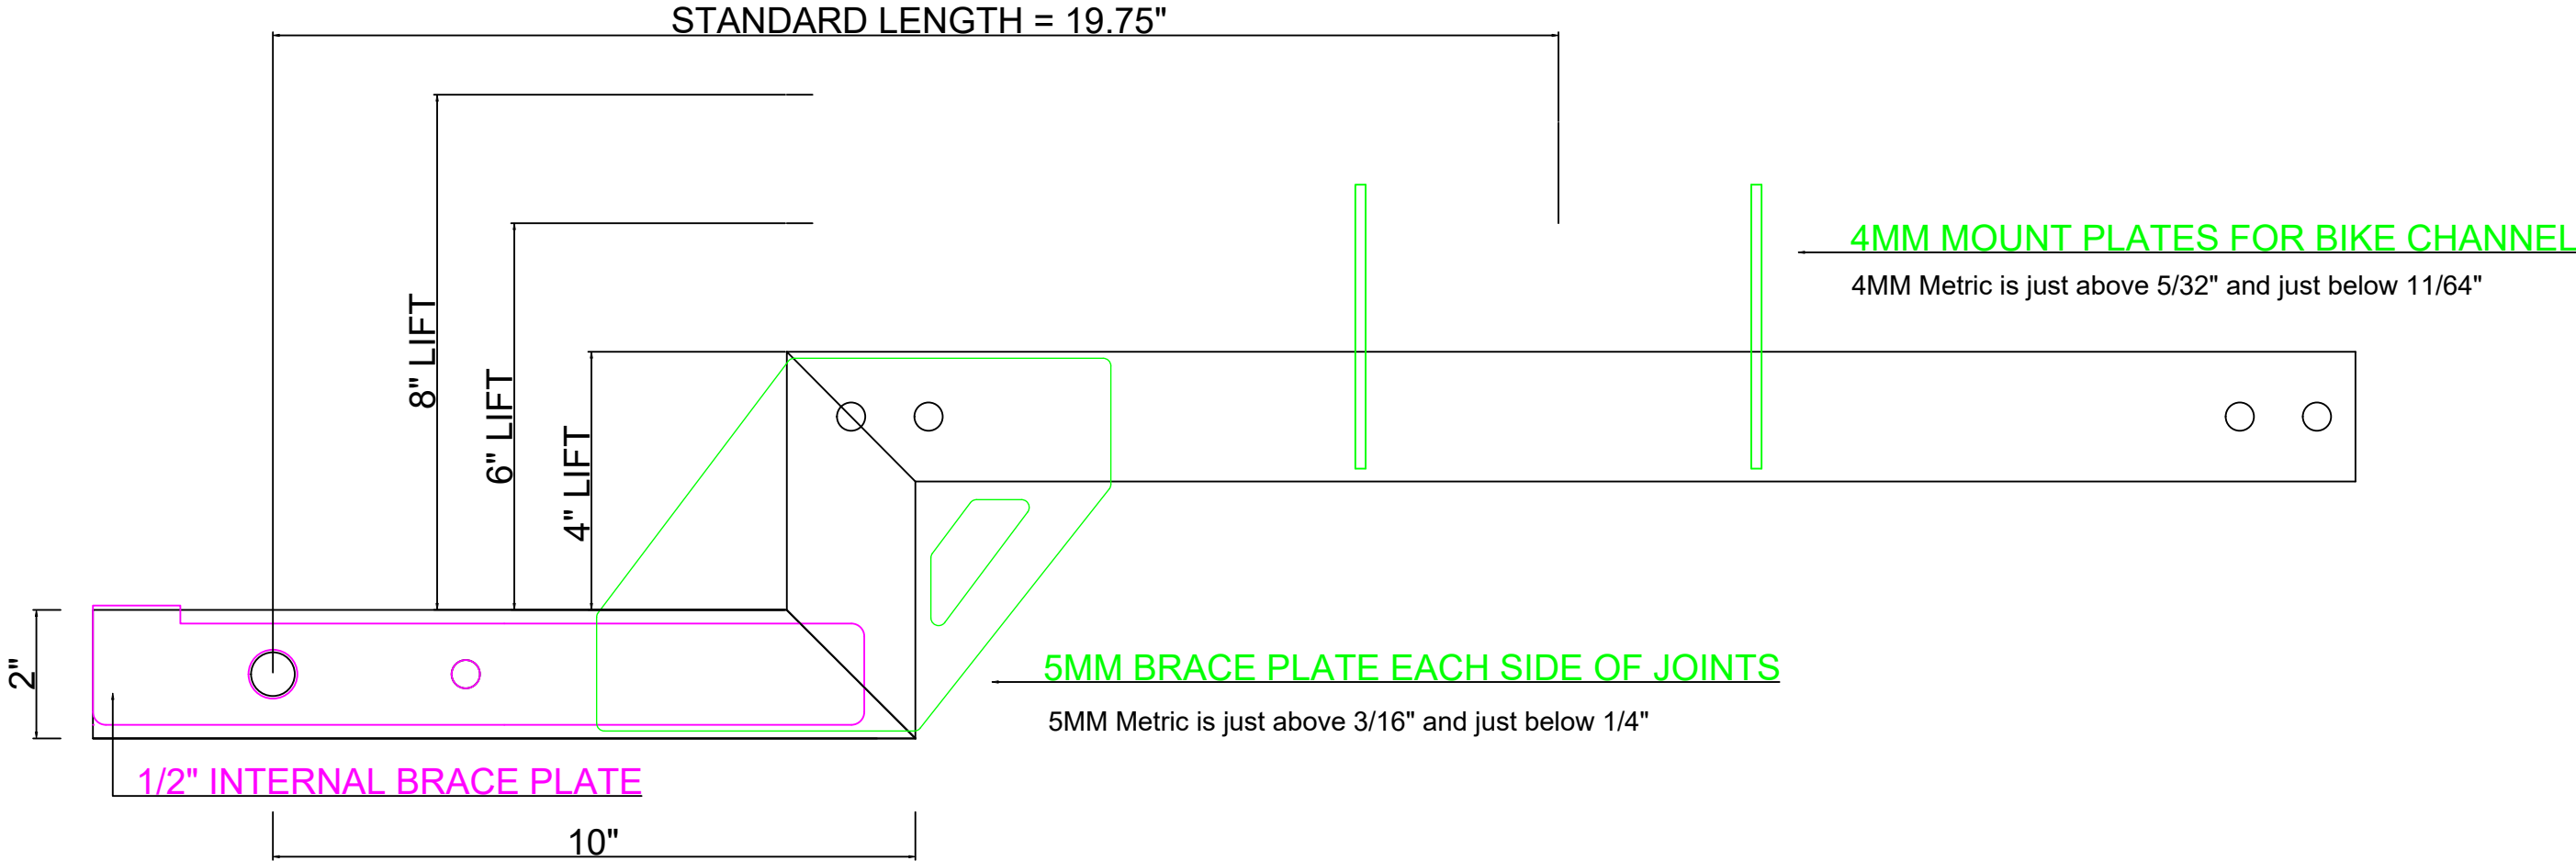

MX CARRIER HIGH LIFT BAR

AVAILABLE IN 4", 6", 8" LIFT - LIFT IS MEASURED CENTER TO CENTER

LONGER VERSIONS AVAILABLE +2" THROUGH TO +14" FROM STANDARD LENGTH BELOW

RACK N RIDE HITCH MOUNTED MOTORCYCLE CARRIER HIGH LIFT BAR